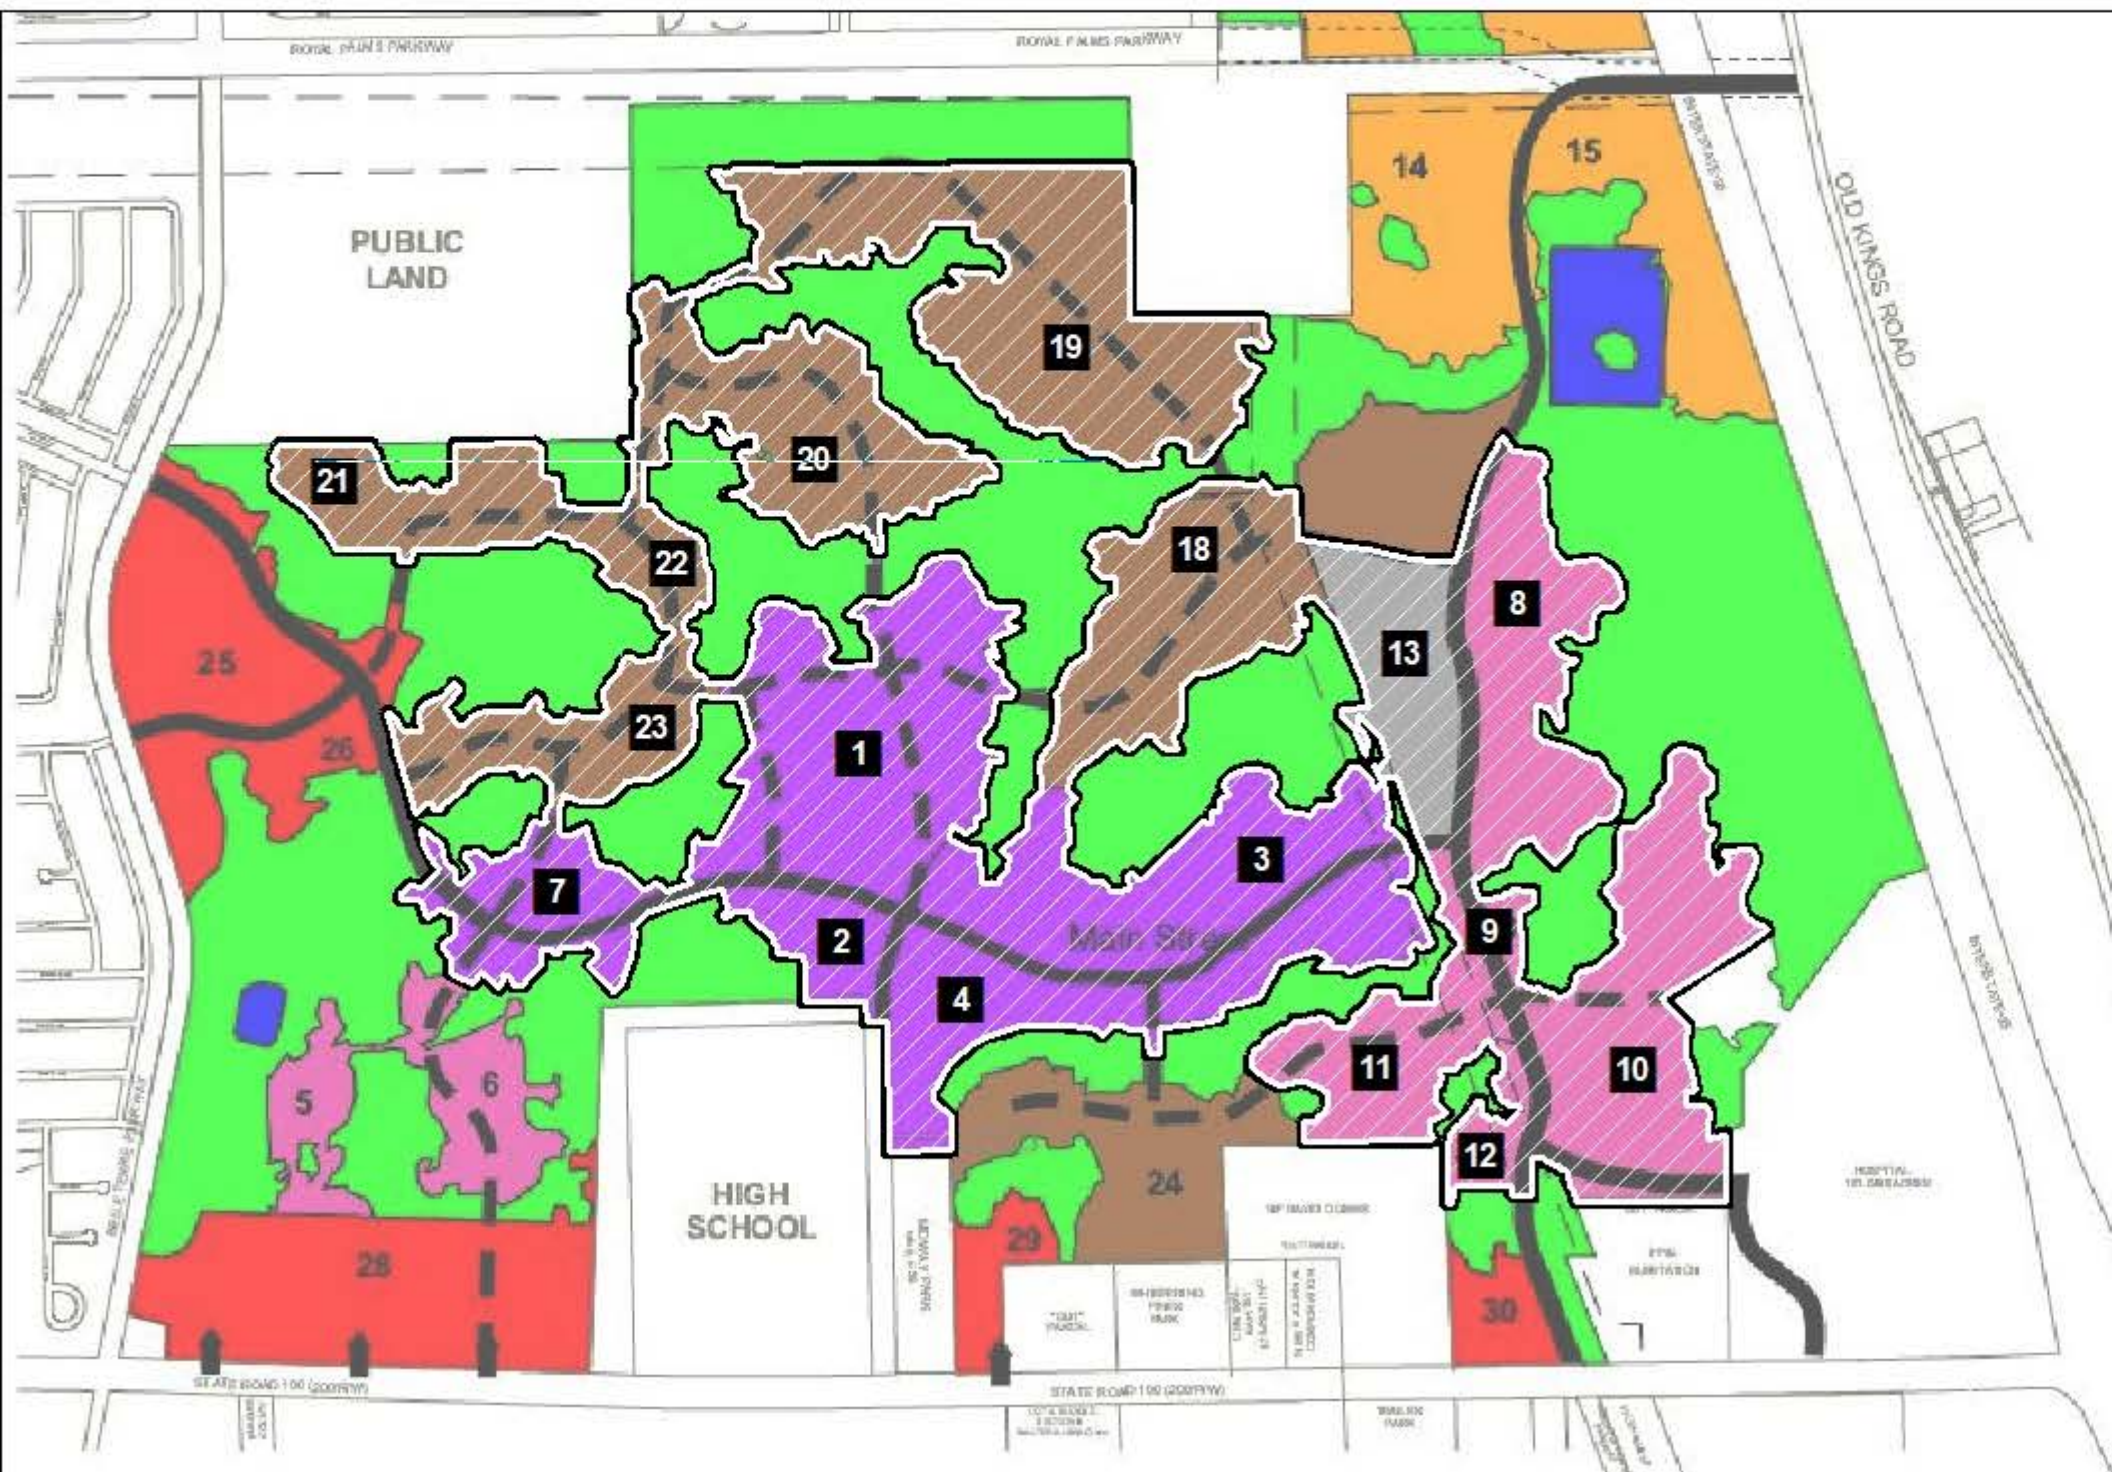

# The Innovation District at Palm Coast's Downtown

- LAND USE KEY**
- Urban Core
  - Urban Center
  - Town Services
  - Town Business
  - Town Residential
  - Perimeter Commercial
  - Town Commons
  - Existing Lakes
  - Street R/W
  - Indicates Conceptual Location of Future Streets or Parking Lot Drives