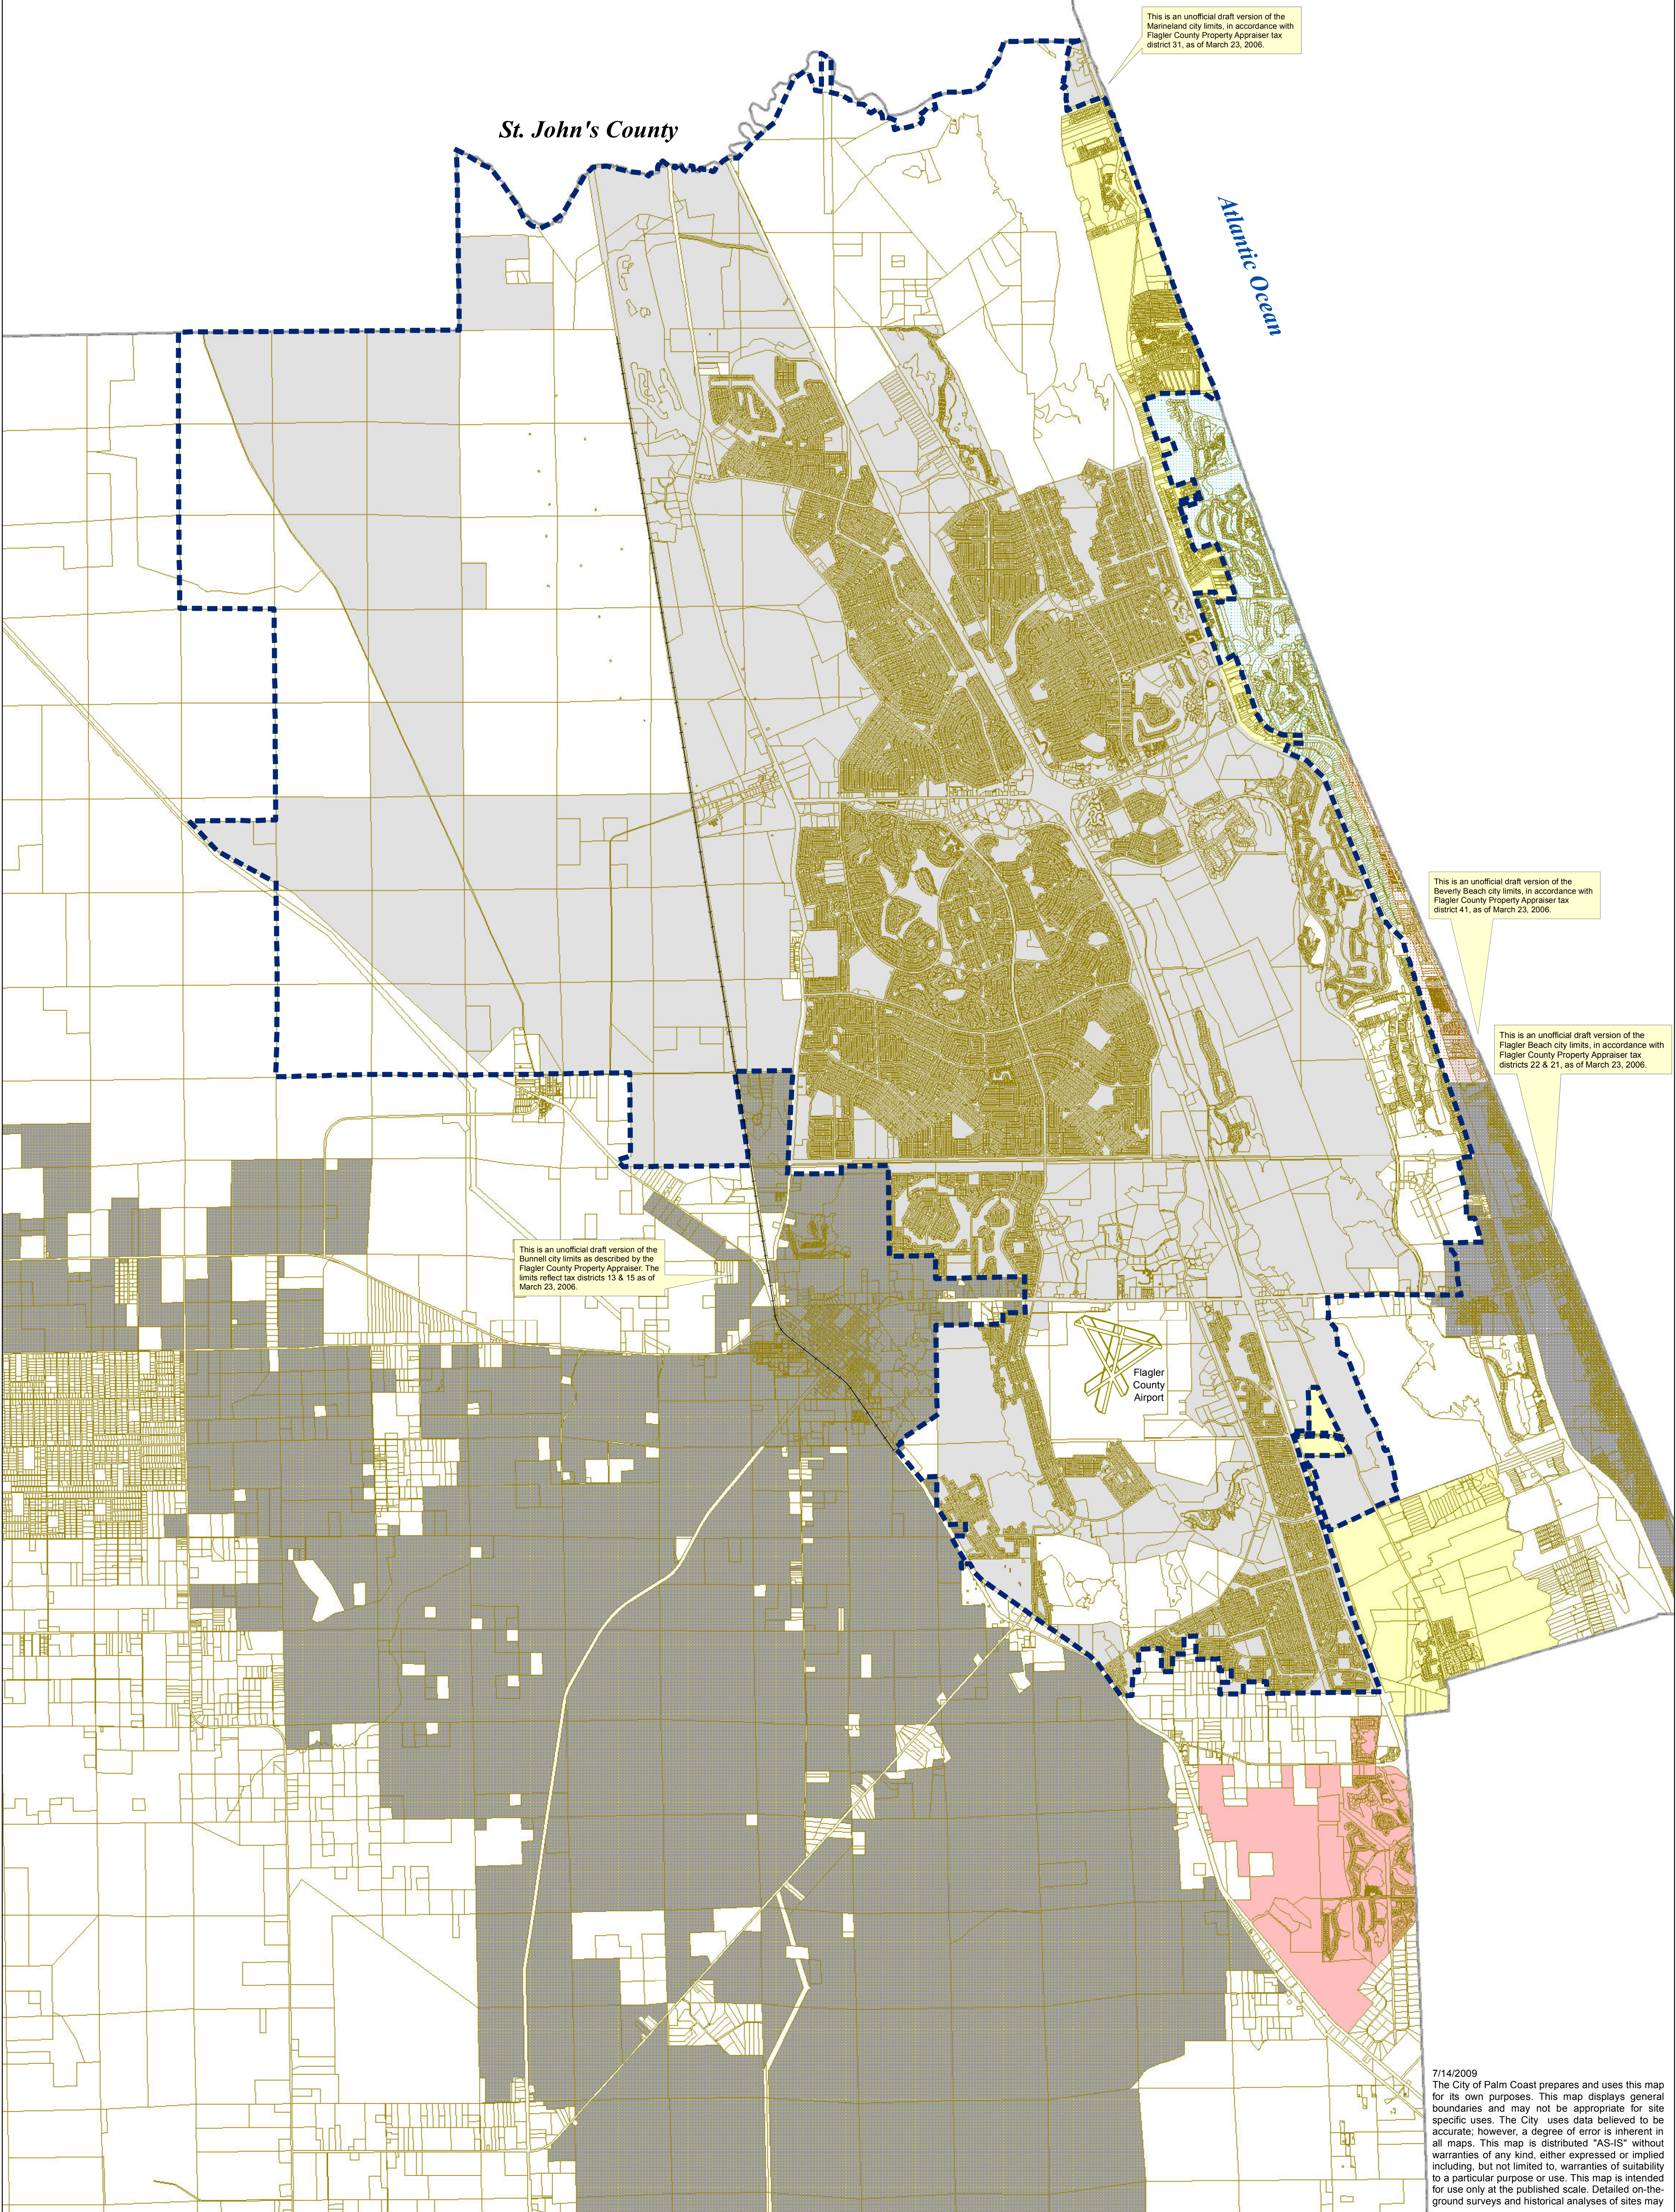

WATER

- Beverly Beach, Marineland City Limits
- Flagler Beach, Bunnell City Limits
- Palm Coast City Limits
- County Lines
- Areas outside of Palm Coast City Limits that do not require annexation, to receive water and sewer utility services.
- Palm Coast Water Service Area
- Plantation Bay Water Service Area
- Flagler Co Water Service Area
- Flagler Beach Water Service Area
- Dunes Community Development Water Service
- Bunnell Water Service Area

Flagler County Airport